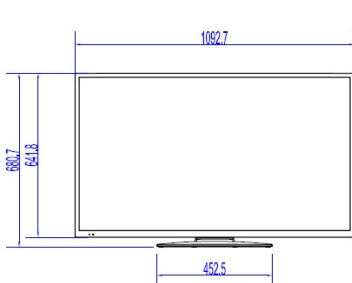

Specifications

Picture/Display

- Display: LED Full HD
- Diagonal screen size: 48 inch / 121 cm
- Aspect ratio: 16:9
- Panel resolution: 1920 x 1080p
- Brightness: 300 cd/m²
- Viewing angle: 178° (H)/178° (V)
- Contrast ratio (typical): 4000

Accessories

- Included: Remote Control 22AV1407A/12, 2 x AAA Batteries, Tabletop Stand, Warranty Leaflet, Legal and Safety brochure
- Optional: Setup RC 22AV9573A, Remote Control 22AV1601A/12

Power

- Mains power: AC 220-240 V; 50-60 Hz
- Energy Label Class: A++
- EU Energy Label power: 46 W
- Annual energy consumption: 67 kWh
- Standby power consumption: <0.3 W
- Power Saving Features: Eco mode
- Ambient temperature: 5°C to 45°C

Dimensions

- Set dimensions (W x H x D): 1093 x 642 x 81/97 mm

- Set dimensions with stand (W x H x D): 1093 x 681 x 220 mm
- Product weight: 10.1 kg
- Product weight (+stand): 11.0 kg
- VESA wall mount compatible: M6, 200 x 200 mm