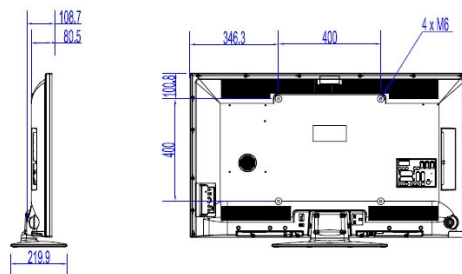

Specifications

Picture/Display

- Display: LED Full HD
- Diagonal screen size: 48 inch / 121 cm
- Aspect ratio: 16:9
- Panel resolution: 1920 x 1080p
- Brightness: 300 cd/m²
- Viewing angle: 178° (H)/178° (V)
- Contrast ratio (typical): 4000

Accessories

- Included: Remote Control 22AV1407A/12, 2 x AAA Batteries, Tabletop Stand, Warranty Leaflet, Legal and Safety brochure
- Optional: Setup RC 22AV9573A, Remote Control 22AV1601A/12

Power

- Mains power: AC 220-240 V; 50-60 Hz
- Energy Label Class: A++
- EU Energy Label power: 46 W
- Annual energy consumption: 67 kWh
- Standby power consumption: <0.3 W
- Power Saving Features: Eco mode
- Ambient temperature: 5°C to 45°C

Dimensions

- Set dimensions (W x H x D): 1093 x 642 x 81/97 mm

- Set dimensions with stand (W x H x D): 1093 x 681 x 220 mm
- Product weight: 10.1 kg
- Product weight (+stand): 11.0 kg
- VESA wall mount compatible: M6, 200 x 200 mm