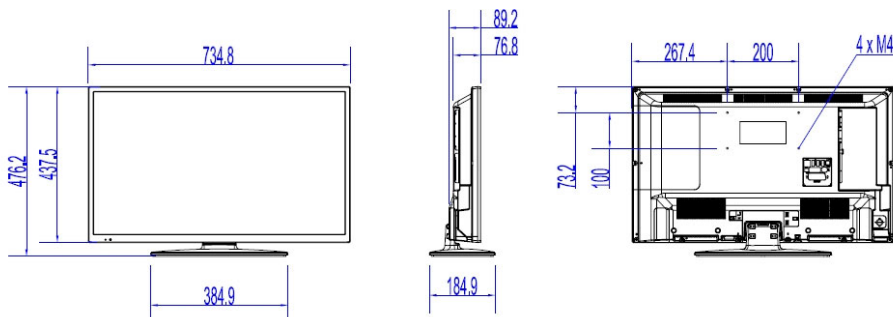

Specifications

Picture/Display

- Display: LED HD TV
- Diagonal screen size: 32 inch / 80 cm
- Aspect ratio: 16:9
- Panel resolution: 1366 x 768p
- Brightness: 300 cd/m²
- Viewing angle: 178° (H)/178° (V)
- Contrast ratio (typical): 4000

Accessories

- Included: Remote Control 22AV1407A/12, 2 x AAA Batteries, Tabletop Stand, Warranty Leaflet, Legal and Safety brochure
- Optional: Setup RC 22AV9573A, Remote Control 22AV1601A/12

Power

- Mains power: AC 220-240 V; 50-60 Hz
- Energy Label Class: A+
- EU Energy Label power: 31 W
- Annual energy consumption: 45 kWh
- Standby power consumption: <0.3 W
- Power Saving Features: Eco mode
- Ambient temperature: 5°C to 45°C

Dimensions

- Set dimensions (W x H x D): 735 x 438 x 77/89 mm
- Set dimensions with stand (W x H x D): 735 x 476 x 185 mm
- Product weight: 5.1 kg
- Product weight (+stand): 5.6 kg
- VESA wall mount compatible: M4, 200 x 100 mm