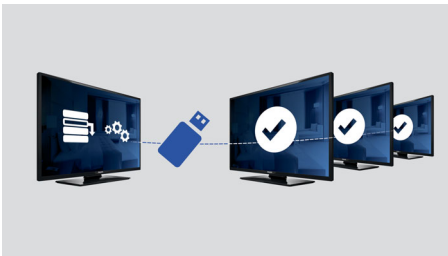

PHILIPS

Highlights

Welcome page

A welcome page is displayed each time the TV set is switched on. The welcome page can be branded and customised easily at the time of installation via a simple welcome image in .png format.

USB Cloning

Provides the ability to easily copy all programming and channel programming settings from one TV into other TV sets in less than a minute. The feature ensures uniformity

between TV sets and significantly reduces installation time and costs.

USB (photos, music, video)

Share the fun. Connect your USB memory-stick, digital camera, mp3 player or other multimedia device to the USB port on your TV to enjoy photos, videos and music with the easy to use onscreen content browser.